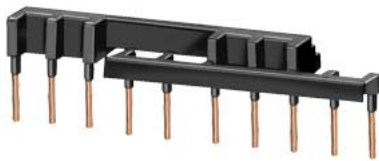

Wiring kit Electrical and mechanical including Mechanical interlocking for reversing starter size S00 !!! Phased-out product !!! Successor is SIRIUS 3RA2 Preferred successor type is >>3RA2913-2AA1<<

General technical data		
product brand name		SIRIUS
product designation		Wiring kit
design of the product		Including mechanical lock, for reversing starter
size of the circuit-breaker		S00
size of contactor		S00