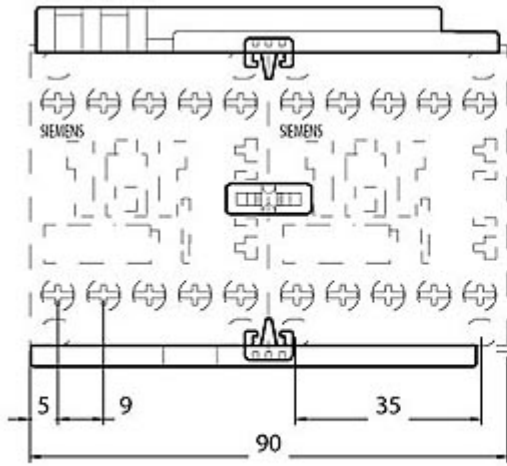

last modified:

1/17/2021